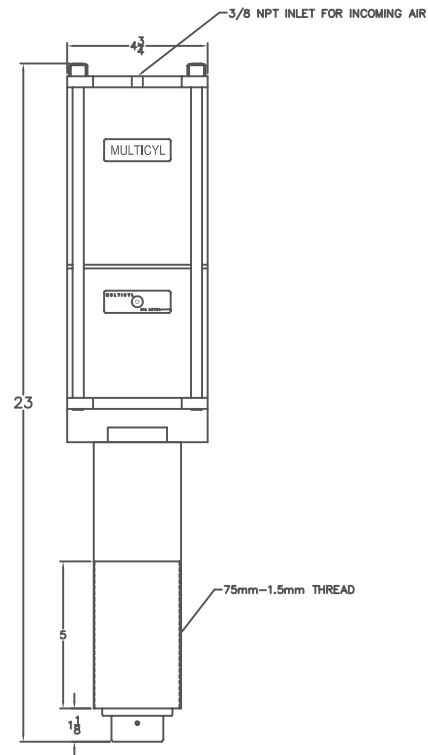

XL 25-5-9 CYLINDER
5/8 OVERALL STROKE
9/32 POWER STROKE
12 1/2 TON MAX OUTPUT

MULTICYL [®]Inc.
640 Hardwick Road, Unit 5
Bolton, Ontario
Canada L7E 5R1
(905) 951-0670
FAX (905) 951-0672